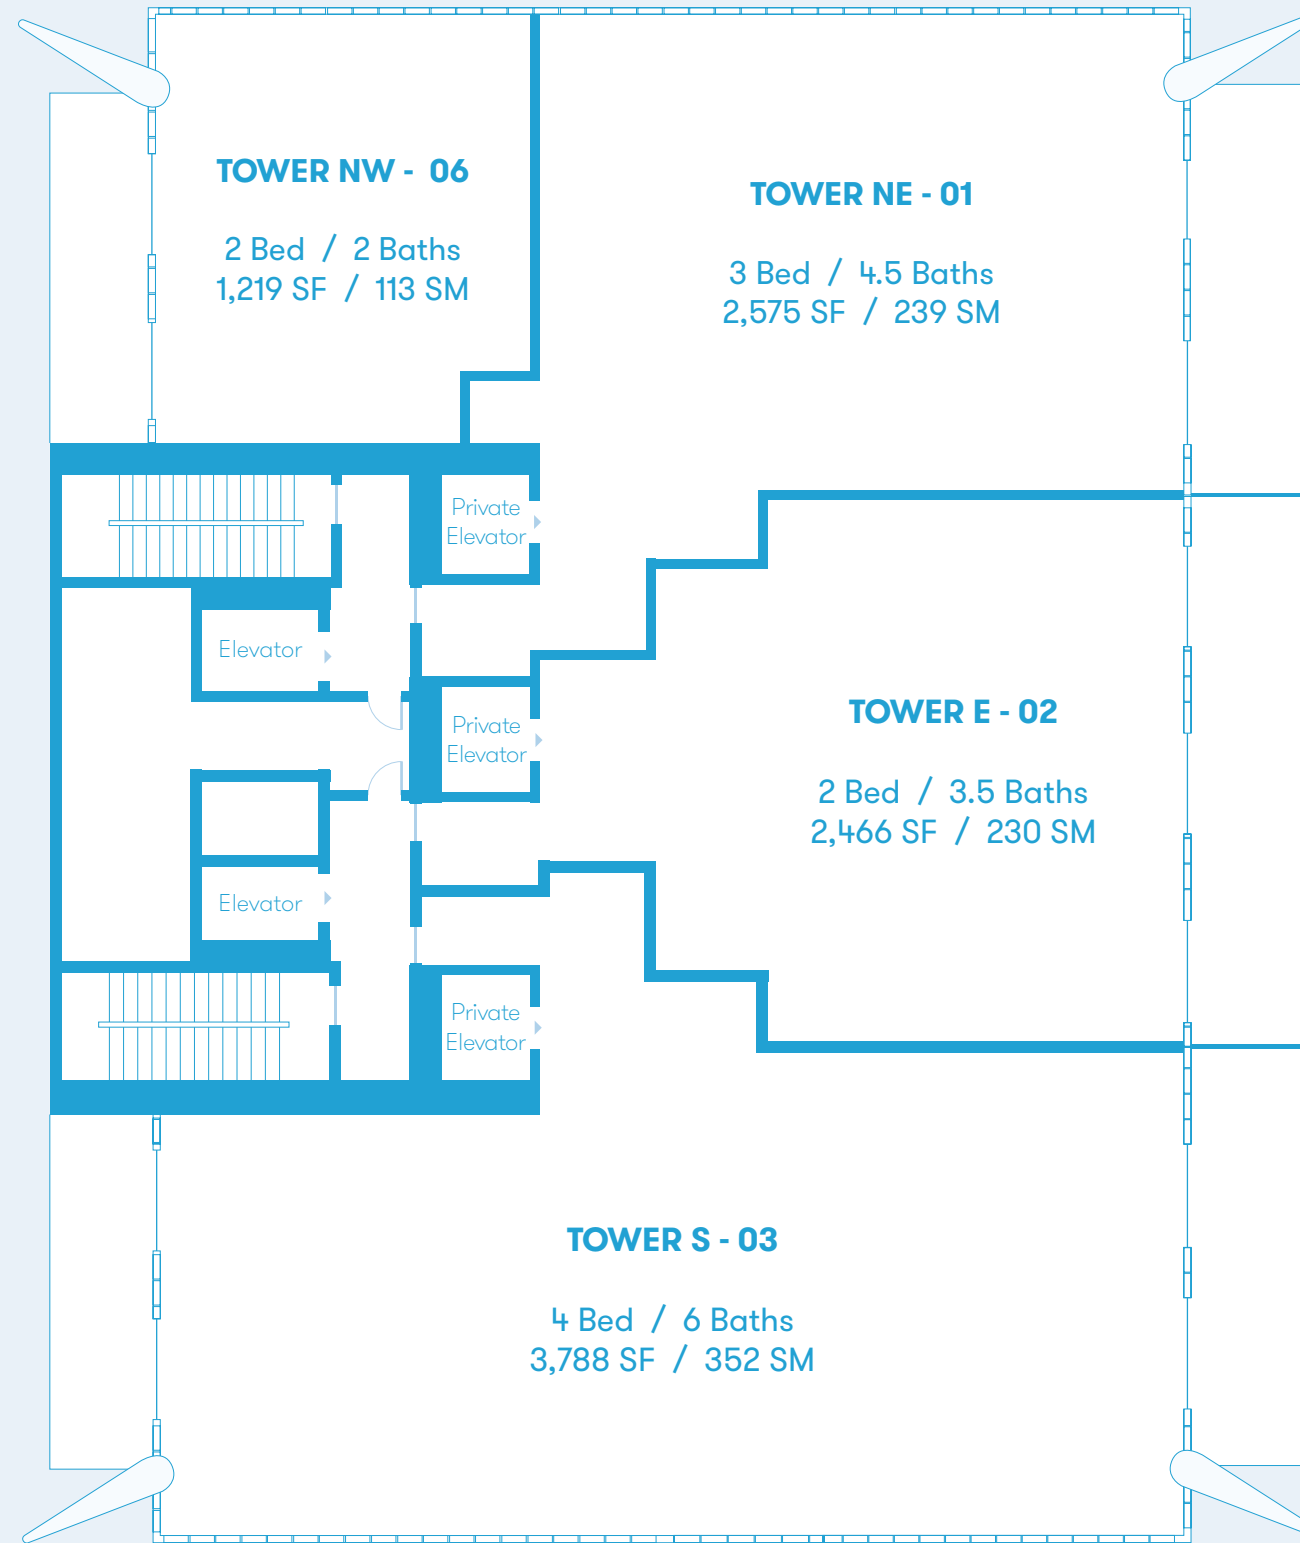

Tower Residences Keyplan
Floors 38 - 56

NE 26 TERRACE

North ↑

Biscayne Bay

NE 26 STREET